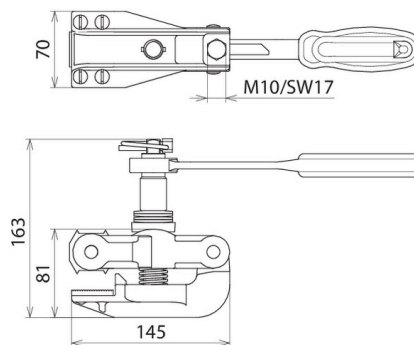

SAK PFE ARA (792 455)

- Earthing clamp for railway tracks
- With detachable ratchet
- For profile-free earthing of track profiles S49, S54, S64 and UIC60

Figure without obligation

Figure without obligation

Type	SAK PFE ARA
Part No.	792 455
Anti-rotation cable lug	PK2 (Ø10.5 mm)
Cable material	Cu
For cable cross-section	50 mm ²
Max. short-circuit current I _k 0.06 s	32.0 kA
DB drawing No.	3 Ebgw 01.53 Bl. 2
Material (pressure plate)	Stainless steel
Material (clamp body)	MCI/tZn
Material (shaft)	Stainless steel
Weight	2,89 kg
Customs tariff number (Comb. Nomenclature EU)	85359000
GTIN	4013364376724
PU	1 pc(s)