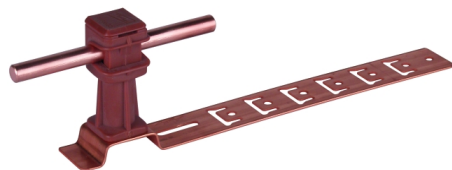

DLH US 8 H36 L205 BR GALCU (204 177)

Figure without obligation

Type	DLH US 8 H36 L205 BR GALCU
Part No.	204 177
Material of roof conductor holder	Cu
Length of brace (l1)	205 mm
Height of conductor holder	36 mm
Material of conductor holder	plastic
Colour of conductor holder	brown •
Conductor support Rd	8 mm
Type of conductor holder	DEHNsnap
Conductor routing	loose
Brace type	with preformed bending points
Fixing possibilities	hook locking, angling, nailing
Type of roofing	pantiled roofs
Female thread	M6
Weight	70 g
Customs tariff number (Comb. Nomenclature EU)	85389099
GTIN	4013364042568
PU	50 pc(s)