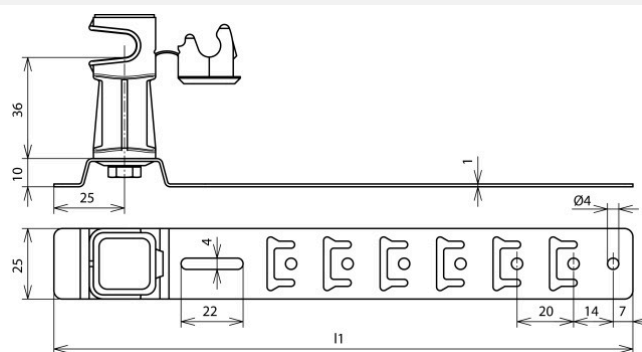

DLH US 8 H36 L205 BR GALCU (204 177)

Figure without obligation

Type	DLH US 8 H36 L205 BR GALCU
Part No.	204 177
Material of roof conductor holder	Cu
Length of brace (l1)	205 mm
Height of conductor holder	36 mm
Material of conductor holder	plastic
Colour of conductor holder	brown •
Conductor support Rd	8 mm
Type of conductor holder	DEHNsnap
Conductor routing	loose
Brace type	with preformed bending points
Fixing possibilities	hook locking, angling, nailing
Type of roofing	pantiled roofs
Female thread	M6
Weight	70 g
Customs tariff number (Comb. Nomenclature EU)	85389099
GTIN	4013364042568
PU	50 pc(s)

We reserve the right to introduce changes in performance, configuration and technology, dimensions, weights and materials in the course of technical progress. The figures are shown without obligation.