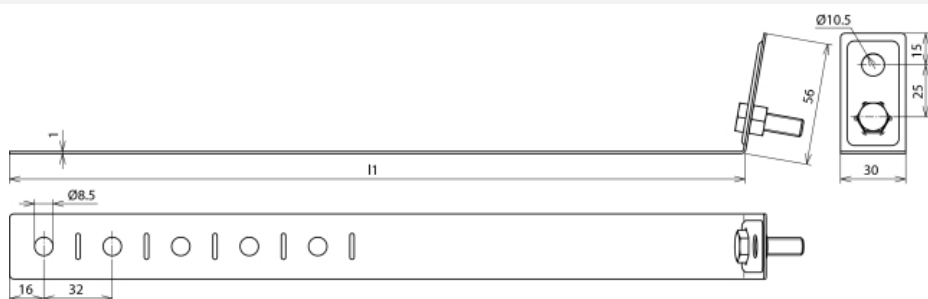

**RRS V 60.150 B10.5 CU (423 027)**

Figure without obligation

Arrangement:

Type	RRS V 60.150 B10.5 CU
Part No.	423 027
Material	Cu
Clamping range pipe Ø (d1)	60-150 mm
Length (l1)	494 mm
Hole Ø	10.5 mm
Screw	⚙️ M8 x 25 mm
Material of screw / nut	StSt
Lightning current carrying capability (10/350 µs)	100 kA <sup>*)</sup>
Standard	EN 62561-1
Weight	156 g
Customs tariff number (Comb. Nomenclature EU)	85359000
GTIN	4013364054301
PU	50 pc(s)

<sup>\*)</sup> For exact assignment, see test certificate.

We reserve the right to introduce changes in performance, configuration and technology, dimensions, weights and materials in the course of technical progress. The figures are shown without obligation.