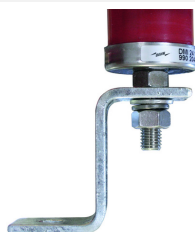

! BF WI (994 055)

Figure without obligation

Type	BF WI
Part No.	994 055
Type of fixing	Fixing angle
Weight	200 g
Customs tariff number (Comb. Nomenclature EU)	85389099
GTIN	4013364103207
PU	1 pc(s)

We reserve the right to introduce changes in performance, configuration and technology, dimensions, weights and materials in the course of technical progress. The figures are shown without obligation.