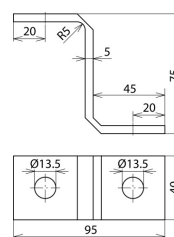

! BF WI (994 055)

Figure without obligation

Type	BF WI
Part No.	994 055
Type of fixing	Fixing angle
Weight	200 g
Customs tariff number (Comb. Nomenclature EU)	85389099
GTIN	4013364103207
PU	1 pc(s)

We reserve the right to introduce changes in performance, configuration and technology, dimensions, weights and materials in the course of technical progress. The figures are shown without obligation.