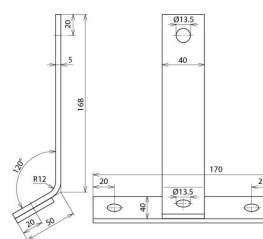

❗ BF TGL (994 058)

Figure without obligation

Type	BF TGL
Part No.	994 058
Type of fixing	T G L fixing
Weight	600 g
Customs tariff number (Comb. Nomenclature EU)	85389099
GTIN	4013364103238
PU	1 pc(s)

We reserve the right to introduce changes in performance, configuration and technology, dimensions, weights and materials in the course of technical progress. The figures are shown without obligation.