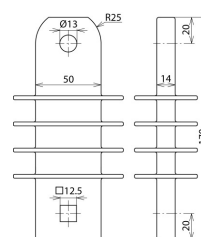

BF IH (994 060)

Figure without obligation

Type	BF IH
Part No.	994 060
Type of fixing	insulation
Weight	325 g
Customs tariff number (Comb. Nomenclature EU)	85389099
GTIN	4013364103252
PU	1 pc(s)

We reserve the right to introduce changes in performance, configuration and technology, dimensions, weights and materials in the course of technical progress. The figures are shown without obligation.