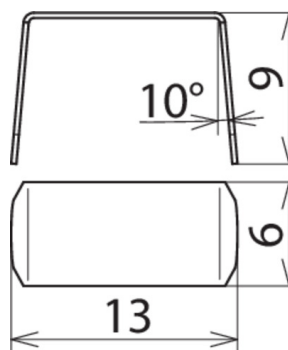

NSE 6 V2A (490 006)

Figure without obligation

Type	NSE 6 V2A
Part No.	490 006
Material	StSt
Number	6
Weight	0 g
Customs tariff number (Comb. Nomenclature EU)	83100000
GTIN	4013364306530
PU	100 pc(s)

We reserve the right to introduce changes in performance, configuration and technology, dimensions, weights and materials in the course of technical progress. The figures are shown without obligation.