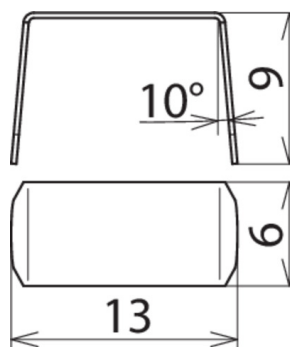

## NSE 8 V2A (490 008)

Figure without obligation

Type	NSE 8 V2A
Part No.	490 008
Material	StSt
Number	8
Weight	0 g
Customs tariff number (Comb. Nomenclature EU)	83100000
GTIN	4013364306554
PU	100 pc(s)

We reserve the right to introduce changes in performance, configuration and technology, dimensions, weights and materials in the course of technical progress. The figures are shown without obligation.