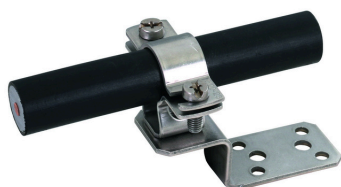

Accessories

DLH AL ZS 20 23 V2A (202 853)

Roof conductor holder with slotted saddle clamp for HVI light Conductor, HVI light plus Conductor HVI Conductor with Z-shaped connection bracket for riveting or screwing on metal roofs.

Type	DLH AL ZS 20 23 V2A
Part No.	202 853
Material of roof conductor holder	StSt
Material of conductor holder	StSt
Fixing	[4x] Ø5.2 / [2x] Ø6.5mm
Material thickness	2.5mm
Conductor support Rd	20-23mm
Conductor routing	fixed
Screw	↑ M8 x 25mm
Standard	DIN IEC/TS 62561-8 (VDE V 0185-561-8)
Weight	109 g
Customs tariff number (Comb. Nomenclature VAE)	85389099
GTIN	4013364354166
PU	25 pc(s)