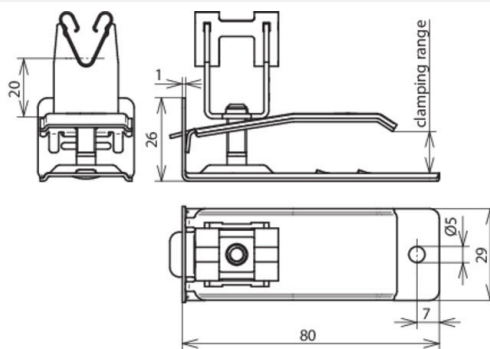

DLH DG H20 UK8 V2A (206 389)

Figure without obligation

Type	DLH DG H20 UK8 V2A
Part No.	206 389
Material of roof conductor holder	StSt
Clamping range	2-8 mm
Height of conductor holder	20 mm
Material of conductor holder	StSt
Conductor support Rd	8 mm
Type of conductor holder	DEHNgrip
Female thread	M6
Conductor routing	loose
Type of roofing	bitumen shingles, roof and wall plates
Fixing possibility	clamping
Standard	EN 62561-4
Weight	62 g
Customs tariff number (Comb. Nomenclature EU)	85389099
GTIN	4013364109544
PU	50 pc(s)

We reserve the right to introduce changes in performance, configuration and technology, dimensions, weights and materials in the course of technical progress. The figures are shown without obligation.