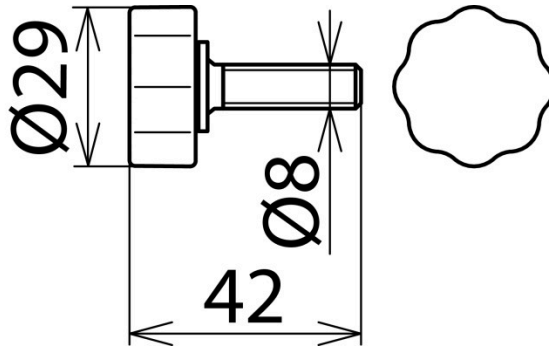

KS SG BLS 8 (766 105)

Figure without obligation

Figure without obligation

Type	KS SG BLS 8
Part No.	766 105
Total length (l _G)	42 mm
Suitable for	Universal gear coupling
Weight	10 g
Customs tariff number (Comb. Nomenclature EU)	90330090
GTIN	4013364125988
PU	1 pc(s)