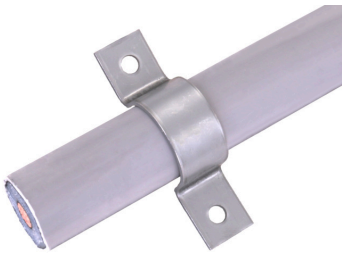

**NEW LH ZSUEL 30 2XB6.5 V2A (275 269)**

Two-screw clamp for direct wall mounting of the HVI power or HVI ultra Conductor. Stainless steel version.

Type	LH ZSUEL 30 2XB6.5 V2A
Part No.	275 269
Conductor routing	Fixed
Material of conductor holder	StSt
Conductor support Rd	27-30mm
Fixing	[2x] Ø6,5mm
Weight	33.51 g
Customs tariff number (Comb. Nomenclature VAE)	85389099
GTIN	4013364519213
PU	25 pc(s)