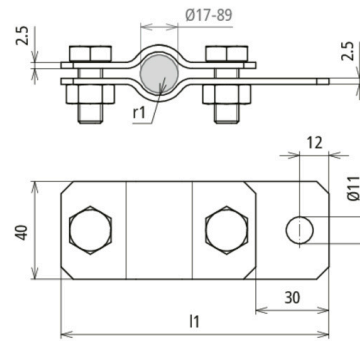

## ERS 76 AB11 V2A (410 389)

Figure without obligation

Type	ERS 76 AB11 V2A
Part No.	410 389
Clamping range pipe Ø	76 mm
Material	StSt
Screw	● M10 x 25 mm
Material of screw / nut	StSt
Dimensions (l1 x r1)	169 x 38 mm
Lightning current carrying capability (10/350 µs)	100 kA <sup>*)</sup>
Standard	EN 62561-1
Weight	315 g
Customs tariff number (Comb. Nomenclature EU)	85359000
GTIN	4013364081482
PU	1 pc(s)

<sup>\*)</sup> For exact assignment, see test certificate.

We reserve the right to introduce changes in performance, configuration and technology, dimensions, weights and materials in the course of technical progress. The figures are shown without obligation.