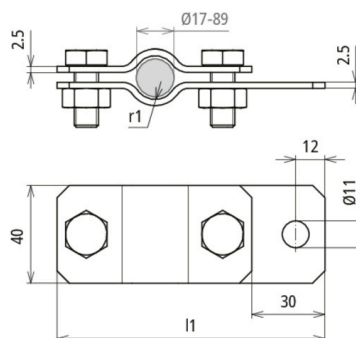

## ERS 89 AB11 V2A (410 399)

Figure without obligation

Type	ERS 89 AB11 V2A
Part No.	410 399
Clamping range pipe Ø	89 mm
Material	StSt
Screw	● M10 x 25 mm
Material of screw / nut	StSt
Dimensions (l1 x r1)	182.5 x 44.5 mm
Lightning current carrying capability (10/350 µs)	<sup>*)</sup>
Standard	EN 62561-1
Weight	360 g
Customs tariff number (Comb. Nomenclature EU)	85359000
GTIN	4013364081499
PU	1 pc(s)

\*) For exact assignment, see test certificate.

We reserve the right to introduce changes in performance, configuration and technology, dimensions, weights and materials in the course of technical progress. The figures are shown without obligation.