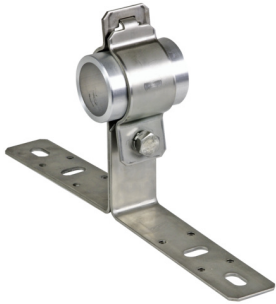

Fixing Elements for Supporting Tubes

Accessories

WB D50 WA V2A (105 340)

Type	WB D50 WA V2A
Part No.	105 340
Material	StSt
Clamping range for supporting tube	50mm
Distance from wall / corner	80mm
Dimensions of fixing	320mm
Fixing	[8x] Ø5.1 / [4x] 11 x 20mm
Material of screw	StSt
Weight	617.8 g
Customs tariff number (Comb. Nomenclature VAE)	85389099
GTIN	4013364098794
PU	1 pc(s)