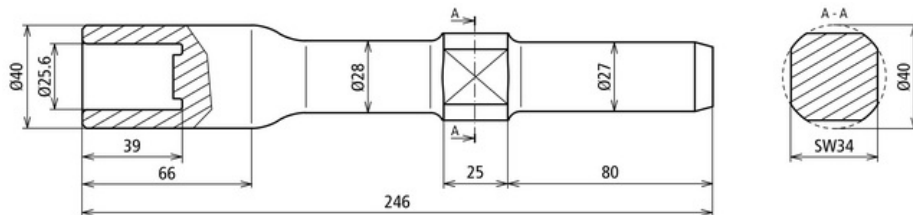

HE RE 25 R27 VH WN STBLANK (648 005)

Figure without obligation

Design for tubular earth rods $\varnothing 25$ mm StSt (V4A) Wacker Neuson

Type	HE RE 25 R27 VH WN STBLANK
Part No.	648 005
Type	EH 22/400, EH 23/230, EH 24/042/200, BH 23 and BHF 30
Adapter	round $\varnothing 27$ x 80 mm
Material	St/bare
Hole (d1 x l1)	25.6 x 39 mm
Length	246 mm
Earth rod diameter	25 mm
Earth rod type	RE
Weight	1,46 kg
Customs tariff number (Comb. Nomenclature EU)	82079099
GTIN	4013364129160
PU	1 pc(s)