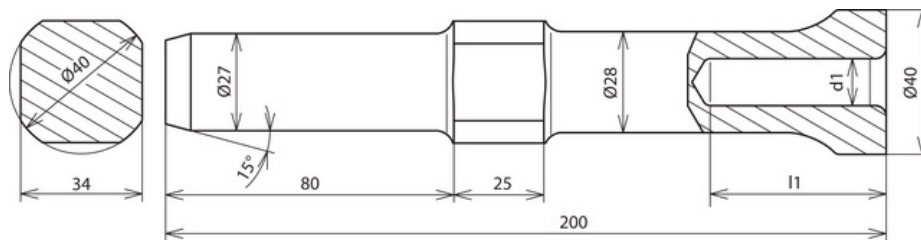

**HE TE 20 R27 VH WN STBLANK (620 005)**

Figure without obligation

Type	HE TE 20 R27 VH WN STBLANK
Part No.	620 005
For equipment made by	Wacker Neuson
Type	BHF 30
Adapter	round Ø27 x 80 mm
Material	St/bare
Hole (d1 x l1)	13 x 50 mm
Length	200 mm
Earth rod diameter	20 mm
Earth rod type	Z, AZ
Weight	1,07 kg
Customs tariff number (Comb. Nomenclature EU)	82079099
GTIN	4013364027039
PU	1 pc(s)

Special hammer insert Part No. 620 039 for earth rods Part No. 620 902 TYPE AZ StSt (V4A).

We reserve the right to introduce changes in performance, configuration and technology, dimensions, weights and materials in the course of technical progress. The figures are shown without obligation.