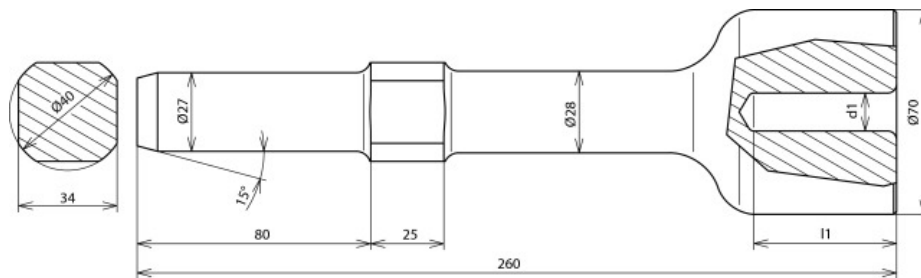

HE TE 20 R27 LVH WN STBLANK (620 009)

Figure without obligation

Type	HE TE 20 R27 LVH WN STBLANK
Part No.	620 009
For equipment made by	Wacker Neuson
Type	BH 55, BH 65, BH 55rw, EH 50, EH 75 and EH 22/400
Adapter	round Ø27 x 80 mm
Material	St/bare
Hole (d1 x l1)	13 x 50 mm
Length	260 mm
Earth rod diameter	20 mm
Earth rod type	Z, AZ
Weight	2,8 kg
Customs tariff number (Comb. Nomenclature EU)	82079099
GTIN	4013364118119
PU	1 pc(s)