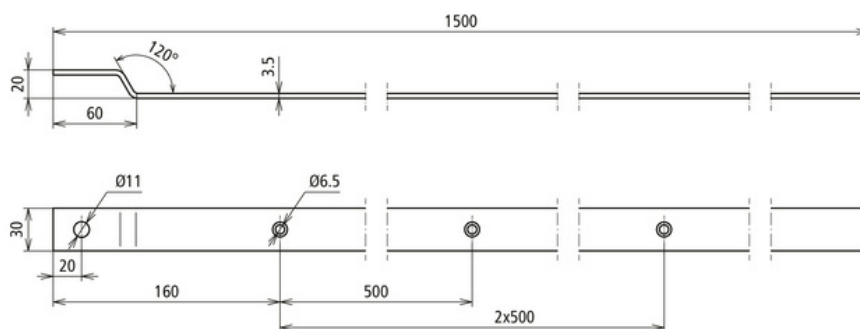

**AF 30X3.5 V4A ZW 1500 (860 315)**

Figure without obligation

Type	AF 30X3.5 V4A ZW 1500
Part No.	860 315
Material	StSt (V4A)
Material No.	1.4571 / 1.4404
ASTM / AISI:	316Ti / 316L
Length (l1)	1500 mm
Dimensions	30 x 3.5 mm
Connection	disconnecting clamp or KS connector
Fixing	[3x] Ø6.5 mm
Hole distance	500 mm
Cross-section	105 mm <sup>2</sup>
Standard	EN 62561-2
Weight	1,25 kg
Customs tariff number (Comb. Nomenclature EU)	85389099
GTIN	4013364150058
PU	5 pc(s)

Other dimensions are available upon request.