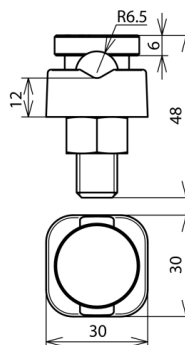

KSV 8.12.5 STTZN (300 002)

Figure without obligation

Type	KSV 8.12.5 STTZN
Part No.	300 002
Material of clamping screw	St/tZn
Material of clamp	MCI
Material of nut	St/tZn
Clamping range Rd	8-12.5 mm
Connection (single-wire / multi-wire)	50-95 mm ²
Screw	M12
Lightning current carrying capability (10/350 μs)	^{*)}
Standard	EN 62561-1
Weight	115 g
Customs tariff number (Comb. Nomenclature EU)	85359000
GTIN	4013364024052
PU	25 pc(s)