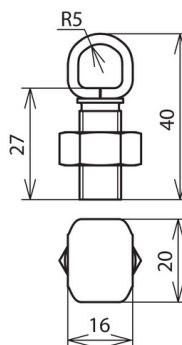

KSV 8.12.5 CU (300 017)

Figure without obligation

Arrangement:

Type	KSV 8.12.5 CU
Part No.	300 017
Material of clamping screw	Cu
Material of clamp	high copper alloy
Material of nut	Cu
Clamping range Rd	8-12.5 mm
Connection (single-wire / multi-wire)	50-95 mm ²
Screw	M12
Lightning current carrying capability (10/350 μs)	*)
Standard	EN 62561-1
Weight	154 g
Customs tariff number (Comb. Nomenclature EU)	85359000
GTIN	4013364024069
PU	1 pc(s)