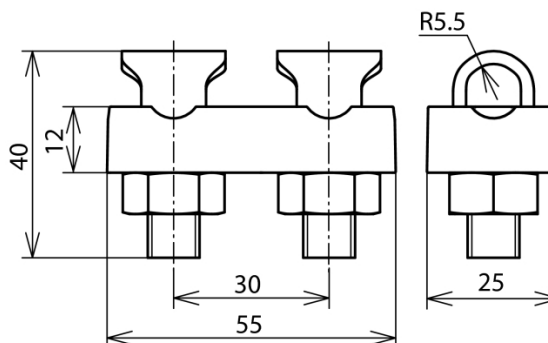

KSV 2X7.10 STTZN (302 010)

Figure without obligation

Arrangement:

Type	KSV 2X7.10 STTZN
Part No.	302 010
Material of clamping screw	St/tZn
Material of clamp	ZDC
Material of nut	St/tZn
Clamping range Rd	7-10 mm
Screw	M10
Screw distance	30 mm
Base plate	yes
Lightning current carrying capability (10/350 μs)	100 kA / 50 kA *)
Standard	EN 62561-1
Weight	137 g
Customs tariff number (Comb. Nomenclature EU)	85359000
GTIN	4013364134904
PU	50 pc(s)