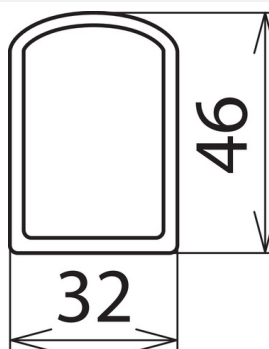

AB 32 46 RW K L... (700 099)

Figure without obligation

Figure without obligation

Robust design, suitable for indoor and outdoor installations.

Type	AB 32 46 RW K L...
Part No.	700 099
Material	Glass-fibre reinforced polyester
Dimensions (W x H)	32 x 46 mm
Length	Any up to 6000 mm ¹⁾
Material thickness	6 mm
Colour	Red ● / white ○
Weight	1,28 g/mm
Customs tariff number (Comb. Nomenclature EU)	39169010
GTIN	4013364157415
PU	500 mm

¹⁾Length to be specified when ordering!
 Note: Can only be supplied in 500 mm increments.

We reserve the right to introduce changes in performance, configuration and technology, dimensions, weights and materials in the course of technical progress. The figures are shown without obligation.