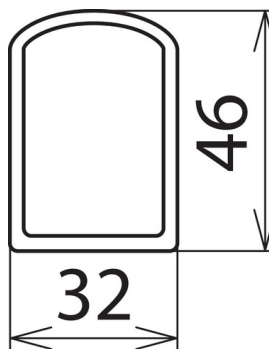

**AB 32 46 RW K L2000 (700 082)**

Figure without obligation

Figure without obligation

Robust design, suitable for indoor and outdoor installations.

Type	AB 32 46 RW K L2000
Part No.	700 082
Material	Glass-fibre reinforced polyester
Dimensions (W x H)	32 x 46 mm
Length	2000 mm
Material thickness	6 mm
Colour	Red ● / white ○
Weight	1.500 g
Customs tariff number (Comb. Nomenclature EU)	39169010
GTIN	4013364539327
PU	1 pc(s)

<sup>\*)</sup>Length to be specified when ordering!

Note: Can only be supplied in 500 mm increments.

We reserve the right to introduce changes in performance, configuration and technology, dimensions, weights and materials in the course of technical progress. The figures are shown without obligation.