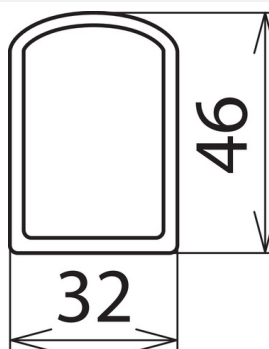

AB 32 46 RW K L2500 (700 083)

Figure without obligation

Figure without obligation

Robust design, suitable for indoor and outdoor installations.

Type	AB 32 46 RW K L2500
Part No.	700 083
Material	Glass-fibre reinforced polyester
Dimensions (W x H)	32 x 46 mm
Length	2500 mm
Material thickness	6 mm
Colour	Red ● / white ○
Weight	1.875 g
Customs tariff number (Comb. Nomenclature EU)	39169010
GTIN	4013364539334
PU	1 pc(s)

^{*)}Length to be specified when ordering!

Note: Can only be supplied in 500 mm increments.

We reserve the right to introduce changes in performance, configuration and technology, dimensions, weights and materials in the course of technical progress. The figures are shown without obligation.