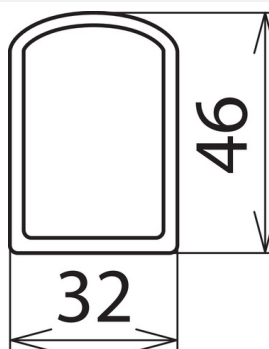

**AB 32 46 RW K L3000 (700 084)**

Figure without obligation

Figure without obligation

Robust design, suitable for indoor and outdoor installations.

| Type  | AB 32 46 RW K L3000              |
|---|----------------------------------|
| Part No.                                      | 700 084                          |
| Material                                      | Glass-fibre reinforced polyester |
| Dimensions (W x H)                            | 32 x 46 mm                       |
| Length  | 3000 mm                          |
| Material thickness                            | 6 mm                             |
| Colour  | Red ● / white ○                  |
| Weight  | 2.250 g                          |
| Customs tariff number (Comb. Nomenclature EU) | 39169010                         |
| GTIN  | 4013364539518                    |
| PU  | 1 pc(s)                          |

<sup>\*)</sup>Length to be specified when ordering!

Note: Can only be supplied in 500 mm increments.

We reserve the right to introduce changes in performance, configuration and technology, dimensions, weights and materials in the course of technical progress. The figures are shown without obligation.