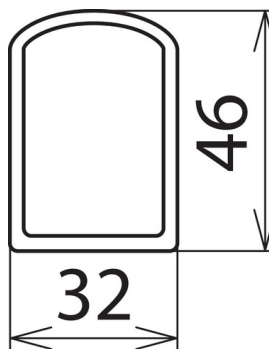

**AB 32 46 RW K L3500 (700 085)**

Figure without obligation

Figure without obligation

Robust design, suitable for indoor and outdoor installations.

Type	AB 32 46 RW K L3500
Part No.	700 085
Material	Glass-fibre reinforced polyester
Dimensions (W x H)	32 x 46 mm
Length	3500 mm
Material thickness	6 mm
Colour	Red ● / white ○
Weight	2.625 g
Customs tariff number (Comb. Nomenclature EU)	39169010
GTIN	4013364539549
PU	1 pc(s)

<sup>\*)</sup>Length to be specified when ordering!  
 Note: Can only be supplied in 500 mm increments.

We reserve the right to introduce changes in performance, configuration and technology, dimensions, weights and materials in the course of technical progress. The figures are shown without obligation.