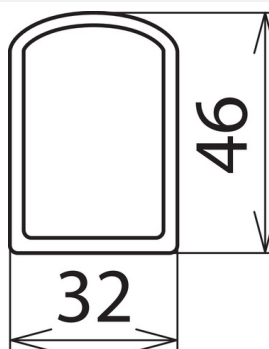

AB 32 46 RW K L4500 (700 087)

Figure without obligation

Figure without obligation

Robust design, suitable for indoor and outdoor installations.

Type	AB 32 46 RW K L4500
Part No.	700 087
Material	Glass-fibre reinforced polyester
Dimensions (W x H)	32 x 46 mm
Length	4500 mm
Material thickness	6 mm
Colour	Red ● / white ○
Weight	3.375 g
Customs tariff number (Comb. Nomenclature EU)	39169010
GTIN	4013364539617
PU	1 pc(s)

^{*)}Length to be specified when ordering!

Note: Can only be supplied in 500 mm increments.

We reserve the right to introduce changes in performance, configuration and technology, dimensions, weights and materials in the course of technical progress. The figures are shown without obligation.