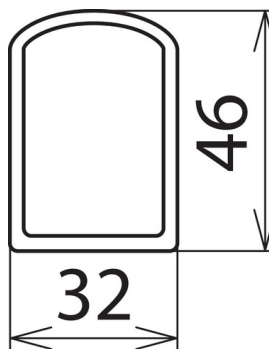

AB 32 46 RW K L5000 (700 088)

Figure without obligation

Figure without obligation

Robust design, suitable for indoor and outdoor installations.

Type	AB 32 46 RW K L5000
Part No.	700 088
Material	Glass-fibre reinforced polyester
Dimensions (W x H)	32 x 46 mm
Length	5000 mm
Material thickness	6 mm
Colour	Red ● / white ○
Weight	3.750 g
Customs tariff number (Comb. Nomenclature EU)	39169010
GTIN	4013364539631
PU	1 pc(s)

^{*)}Length to be specified when ordering!

Note: Can only be supplied in 500 mm increments.

We reserve the right to introduce changes in performance, configuration and technology, dimensions, weights and materials in the course of technical progress. The figures are shown without obligation.