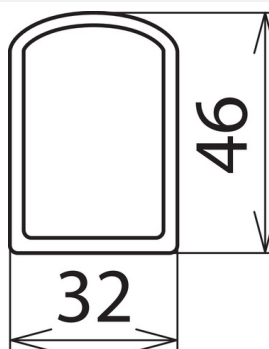

AB 32 46 RW K L5500 (700 089)

Figure without obligation

Figure without obligation

Robust design, suitable for indoor and outdoor installations.

Type	AB 32 46 RW K L5500
Part No.	700 089
Material	Glass-fibre reinforced polyester
Dimensions (W x H)	32 x 46 mm
Length	5500 mm
Material thickness	6 mm
Colour	Red ● / white ○
Weight	4.125 g
Customs tariff number (Comb. Nomenclature EU)	39169010
GTIN	4013364539648
PU	1 pc(s)

^{*)}Length to be specified when ordering!

Note: Can only be supplied in 500 mm increments.

We reserve the right to introduce changes in performance, configuration and technology, dimensions, weights and materials in the course of technical progress. The figures are shown without obligation.