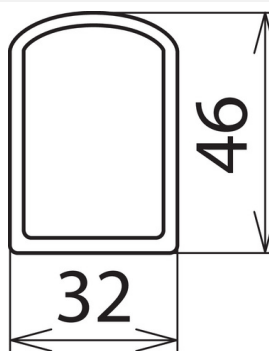

AB 32 46 RW K L6000 (700 090)

Figure without obligation

Figure without obligation

Robust design, suitable for indoor and outdoor installations.

Type	AB 32 46 RW K L6000
Part No.	700 090
Material	Glass-fibre reinforced polyester
Dimensions (W x H)	32 x 46 mm
Length	6000 mm
Material thickness	6 mm
Colour	Red ● / white ○
Weight	4.500 g
Customs tariff number (Comb. Nomenclature EU)	39169010
GTIN	4013364539655
PU	1 pc(s)

^{*)}Length to be specified when ordering!
 Note: Can only be supplied in 500 mm increments.

We reserve the right to introduce changes in performance, configuration and technology, dimensions, weights and materials in the course of technical progress. The figures are shown without obligation.