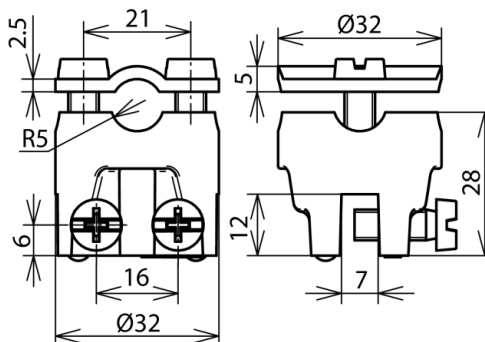

FK ZS 7.10 KBF0.7 6 ZG (365 000)

Figure without obligation

Arrangement:

Type	FK ZS 7.10 KBF0.7 6 ZG
Part No.	365 000
Clamping range of seam	0.7-6 mm
Material of clamp	ZDC
Clamping range Rd	7-10 mm
Screw	M6 x 16 mm
Material of screw / nut	StSt
Lightning current carrying capability (10/350 µs)	^{*)}
Standard	EN 62561-1
Weight	109 g
Customs tariff number (Comb. Nomenclature EU)	85359000
GTIN	4013364024731
PU	50 pc(s)

*) For exact assignment see test certificate.

We reserve the right to introduce changes in performance, configuration and technology, dimensions, weights and materials in the course of technical progress. The figures are shown without obligation.