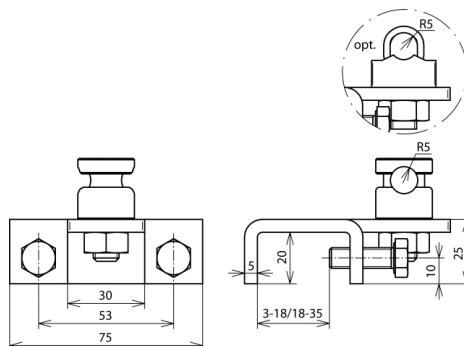

AK 6.10 KSV W KBF3 18 V2A (372 229)

Figure without obligation

Arrangement:

Type	AK 6.10 KSV W KBF3 18 V2A
Part No.	372 229
Clamping range	3-18 mm
Material of clamp	StSt
Clamping range Rd	6-10 mm
Screw	⚙️ M8 x 25 mm
Material of screw / nut	StSt
Connection with	clamping piece
Lightning current carrying capability (10/350 μs)	50 kA ^{*)}
Standard	EN 62561-1
Weight	283 g
Customs tariff number (Comb. Nomenclature EU)	85359000
GTIN	4013364119246
PU	25 pc(s)

^{*)} For exact assignment see test certificate.

We reserve the right to introduce changes in performance, configuration and technology, dimensions, weights and materials in the course of technical progress. The figures are shown without obligation.