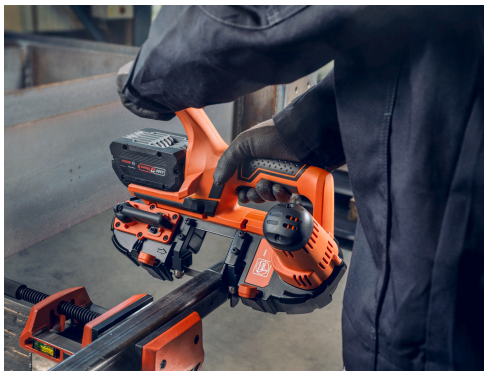

Examples of use

Powered by **BOSCH**

**Kompatibel mit
AMPShare- / Bosch
Professional 18 V
Akkus.** | Compatible
with AMPShare/Bosch

Professional 18 V batteries. | Compatible avec
les batteries 18 V AMPShare/Bosch Professional. |
Compatible con baterías AMPShare/Bosch
Professional de 18 V. | Compatibile con le batterie
AMPShare / Bosch Professional da 18 V.